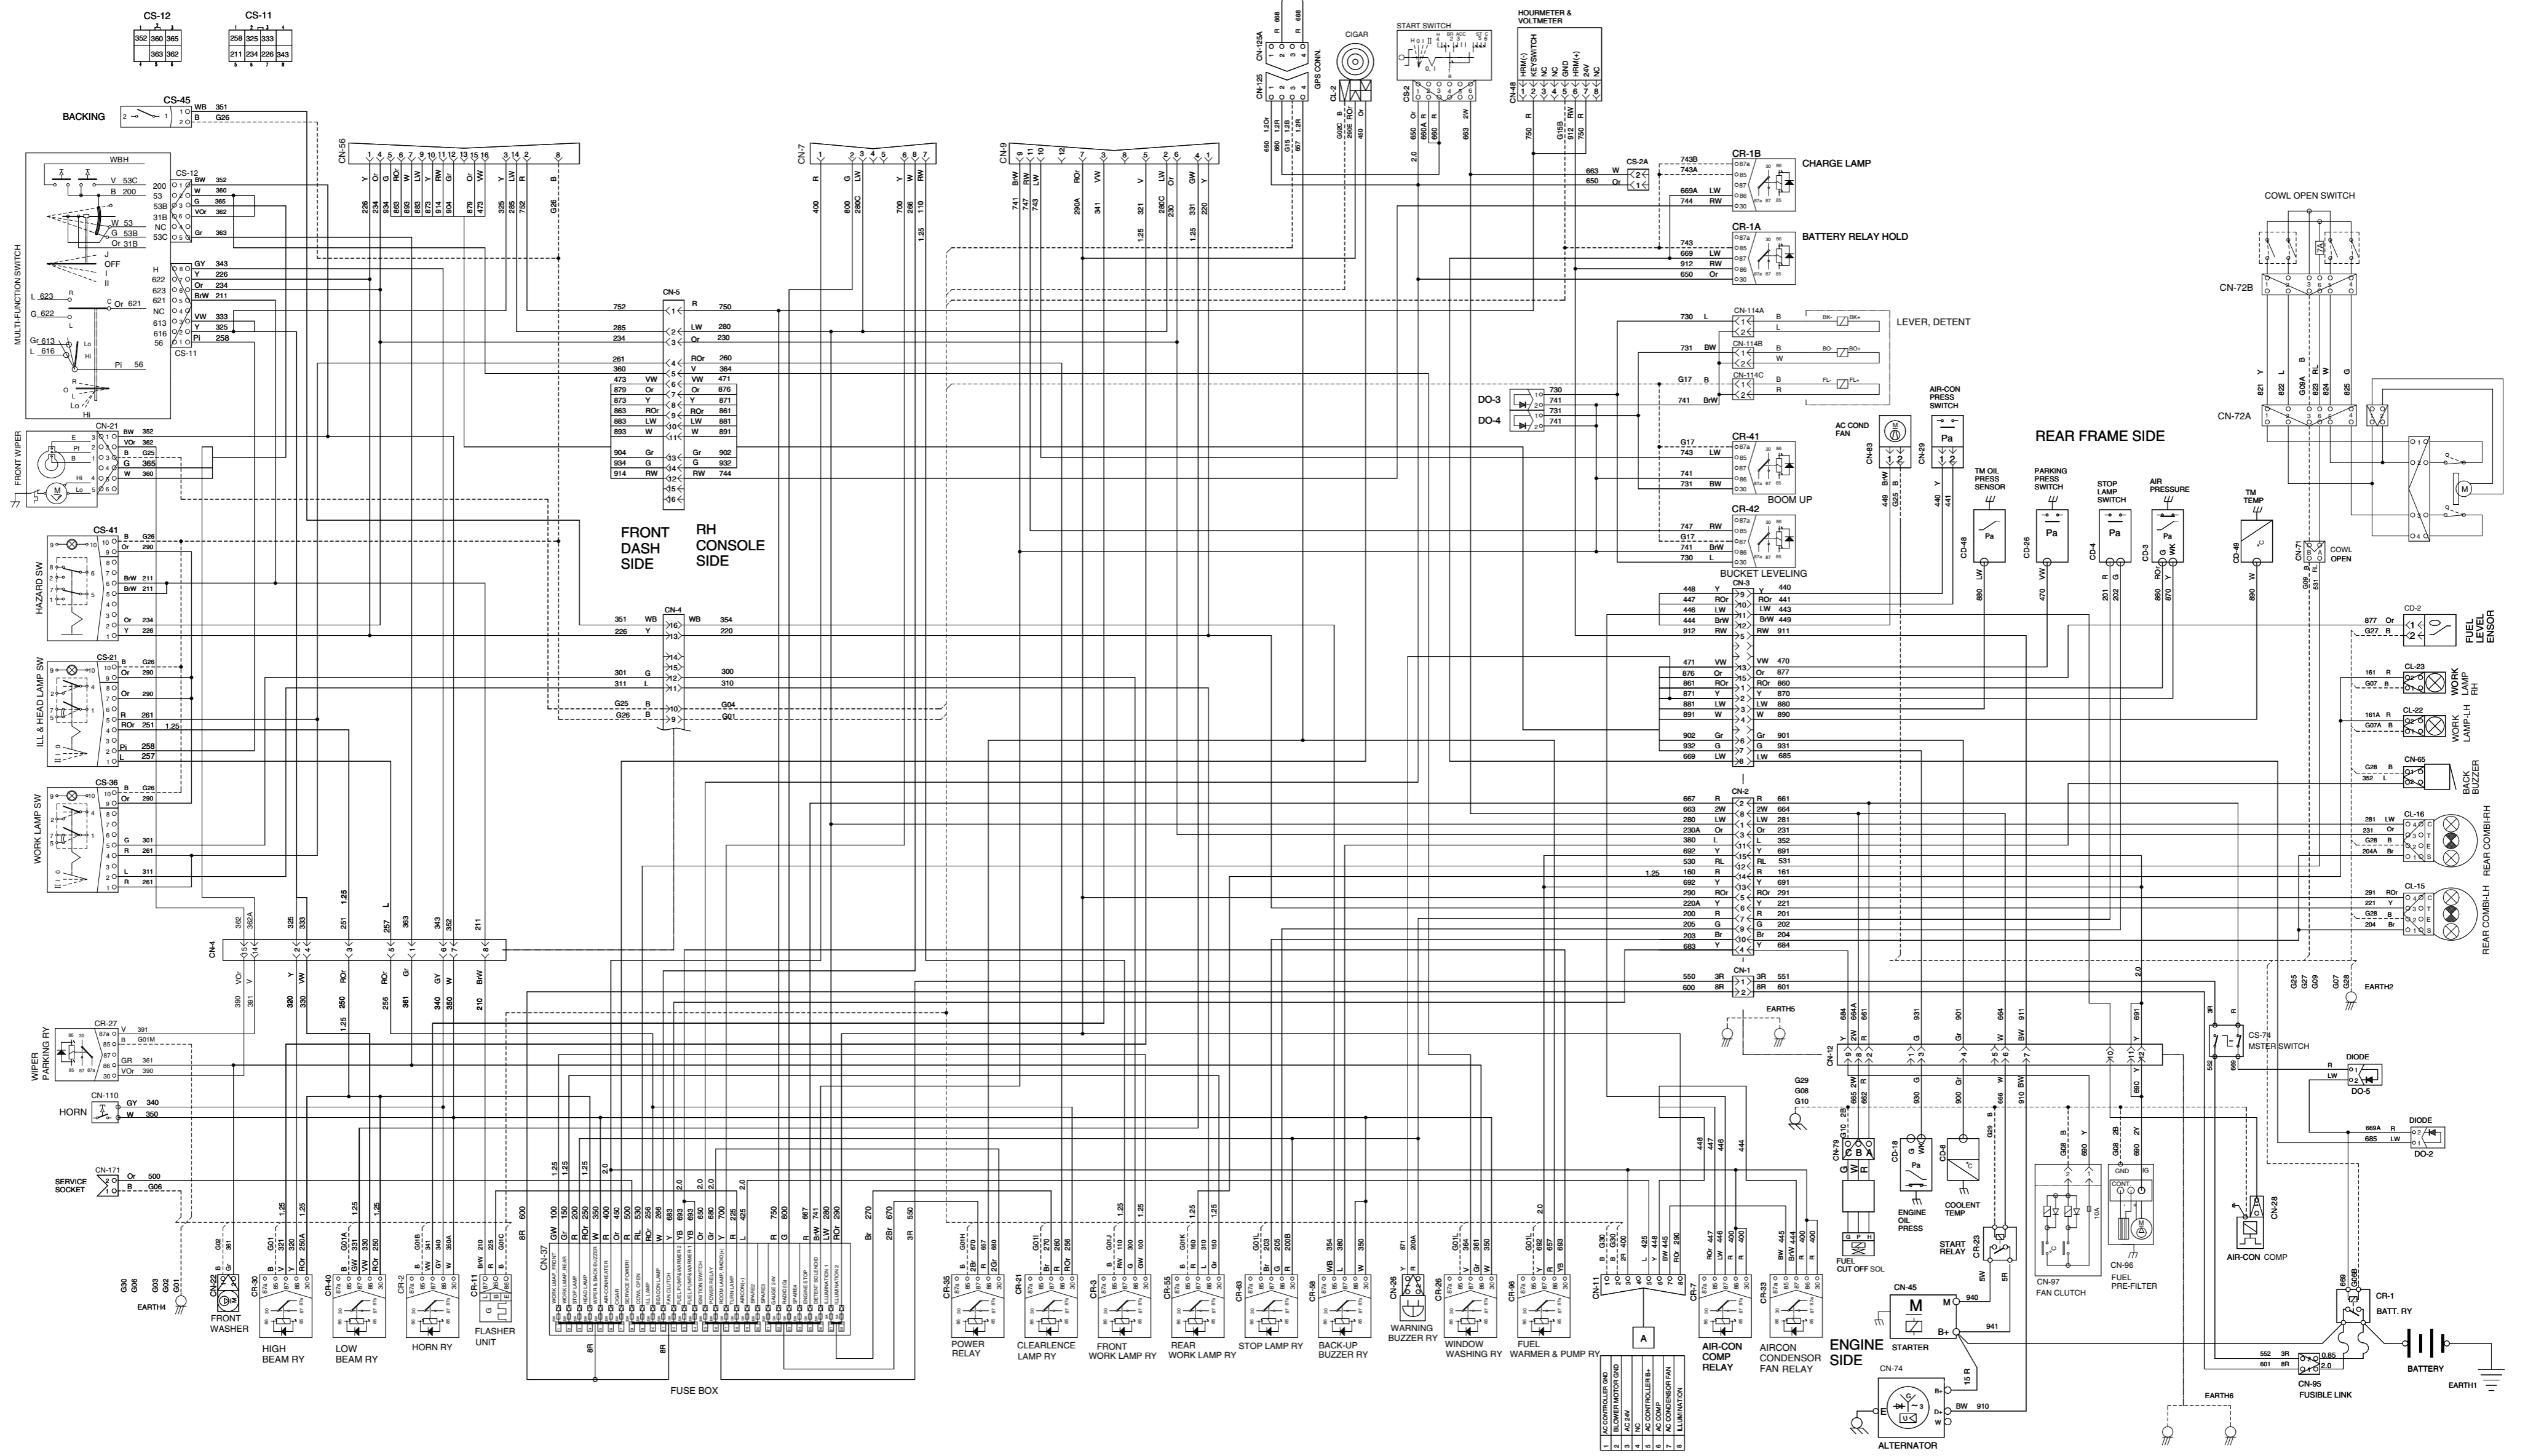

GROUP 2 ELECTRICAL CIRCUIT

ELECTRICAL CIRCUIT (1/2)

AC & HEATER CONTROLLER

GAUGE BOARD SIDE

FRONT FRAME SIDE

CAB CHASSIS SIDE