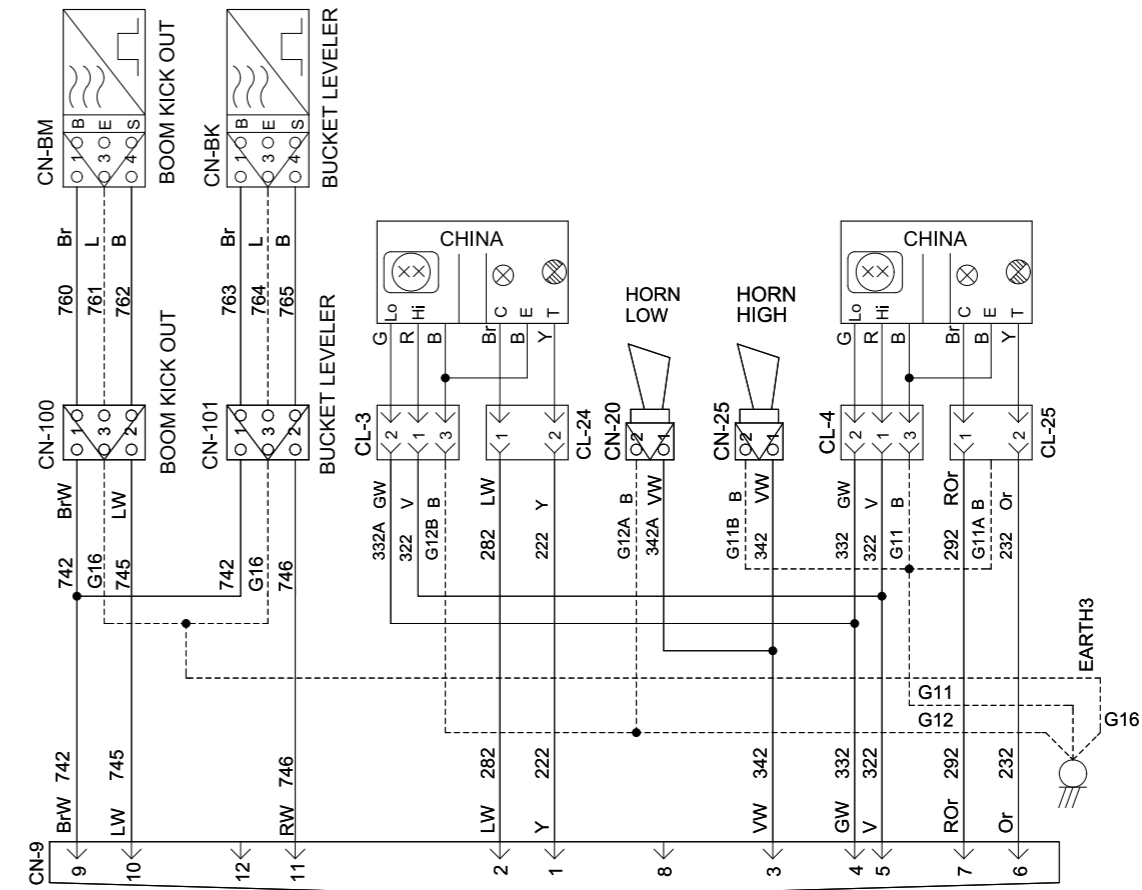

GROUP 2 ELECTRICAL CIRCUIT

ELECTRICAL CIRCUIT (1/2)

AC & HEATER CONTROLLER

GAUGE BOARD SIDE

FRONT FRAME SIDE

CAB CHASSIS SIDE