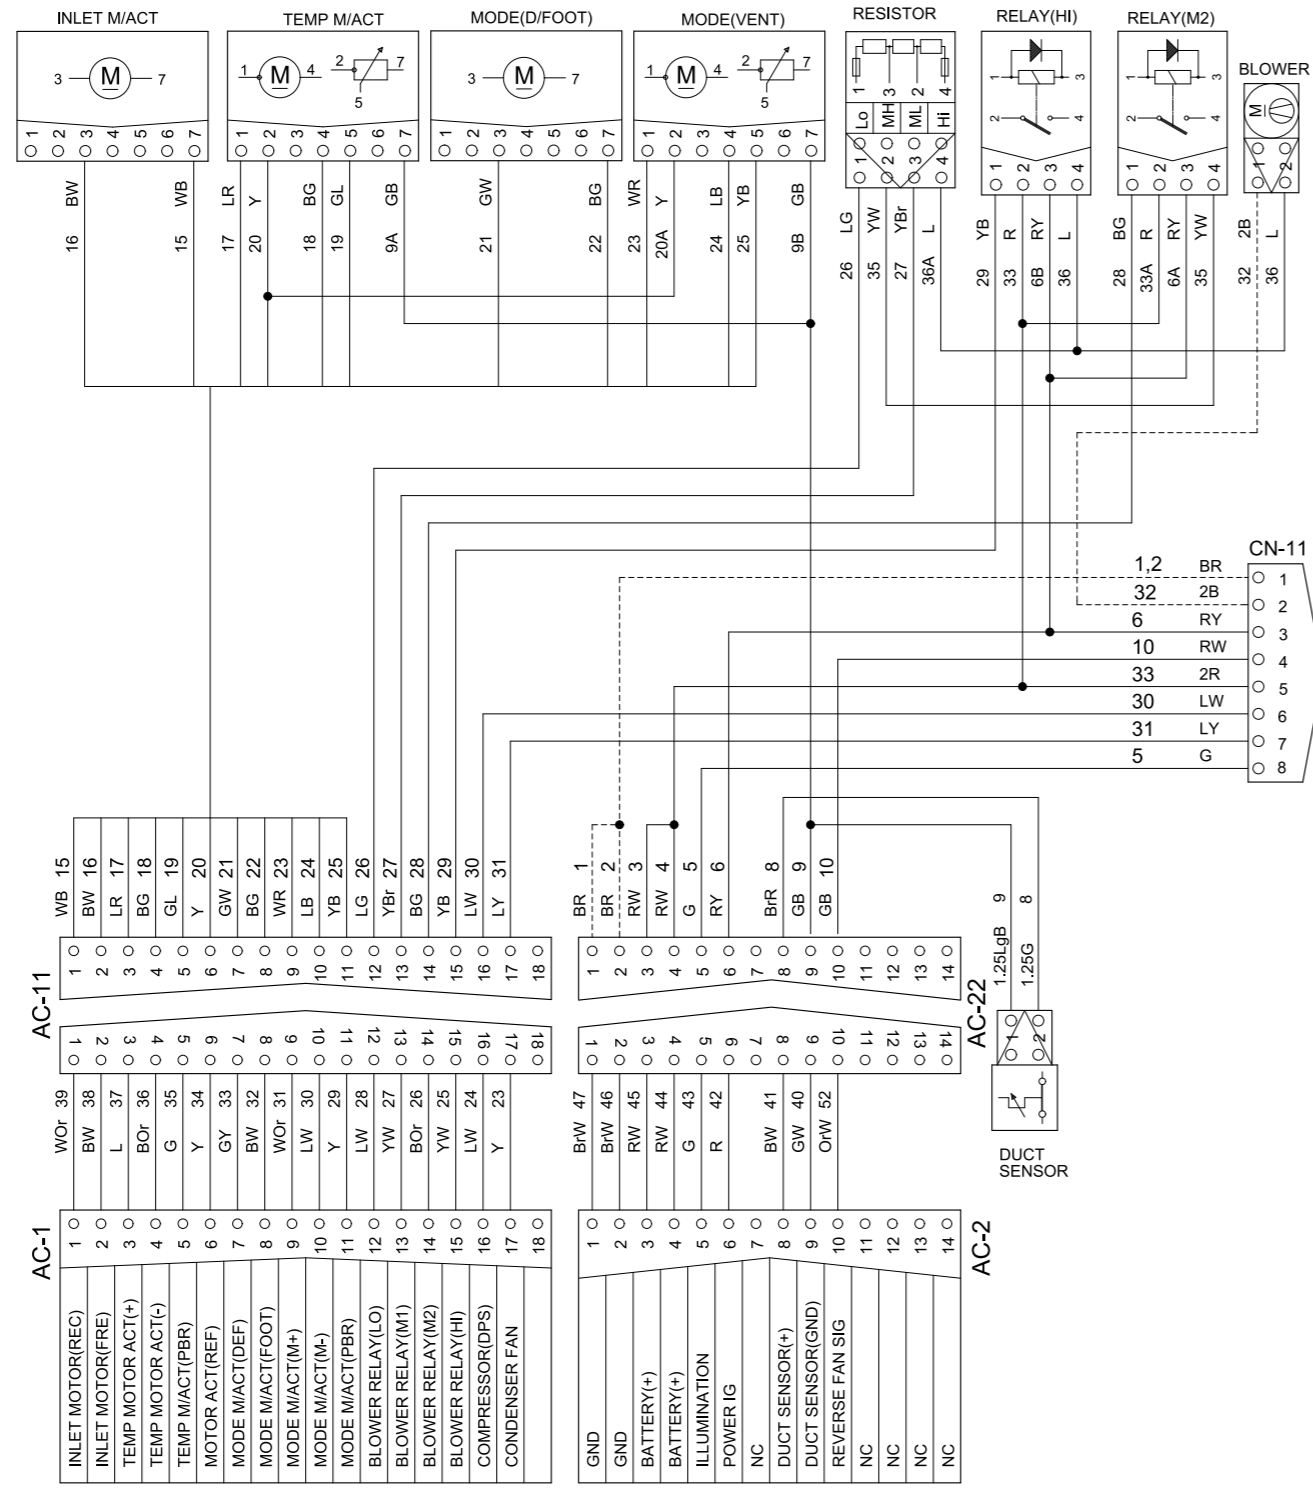

GROUP 2 ELECTRICAL CIRCUIT

ELECTRICAL CIRCUIT (1/2)

AC & HEATER CONTROLLER

GAUGE BOARD SIDE

FRONT FRAME SIDE

CAB CHASSIS SIDE