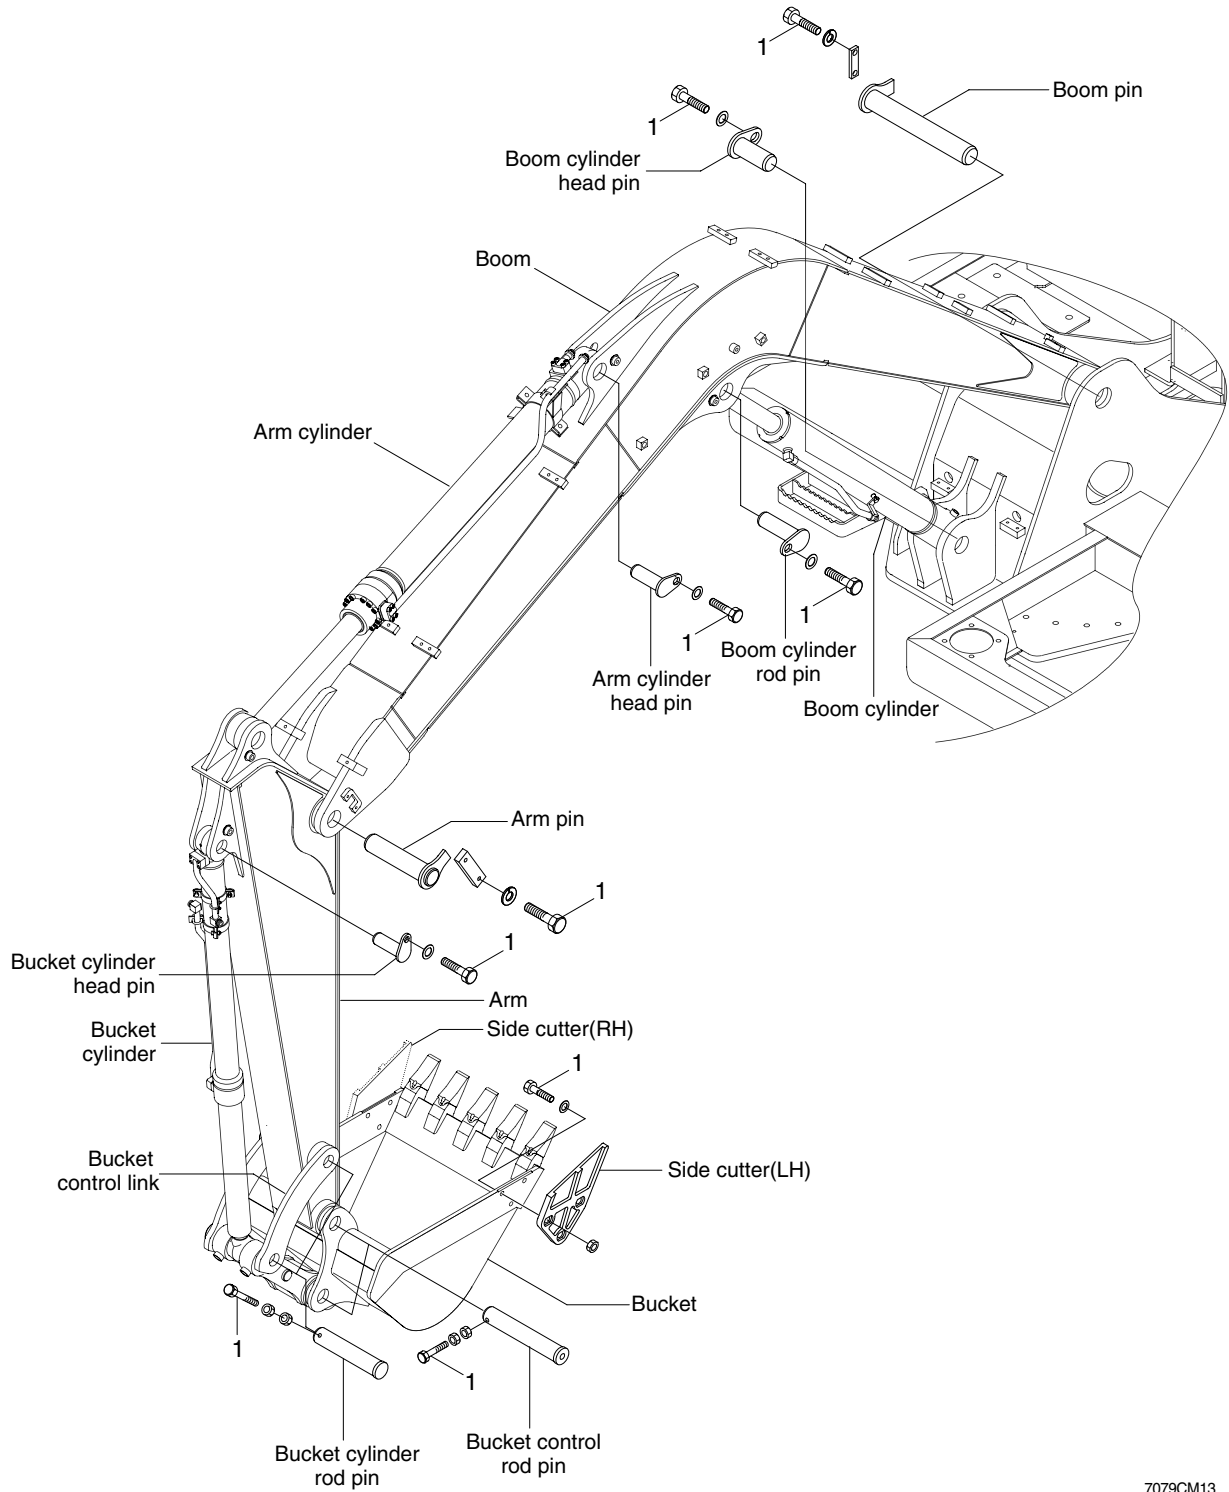

GROUP 7 WORK EQUIPMENT

7079CM13

· Tightening torque

Item	Size	kgf · m	lbf · ft
1	M12 × 1.75	12.8 ± 3.0	92.6 ± 21.7