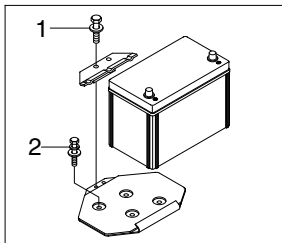

GROUP 3 ELECTRIC SYSTEM

1. ELECTRIC COMPONENTS MOUNTING 1

Cabin top

Washer tank

Travel buzzer

R35Z78CM03

· Tightening torque

Item	Size	kgf · m	lbf · ft
1	M 6×1.0	1.05±0.2	7.6±1.45
2	M 8×1.25	2.5±0.5	18.1±3.6

Item	Size	kgf · m	lbf · ft
3	M10×1.5	6.9±1.4	49.9±10.1