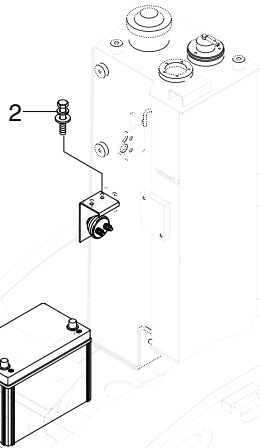

GROUP 3 ELECTRIC SYSTEM

1. ELECTRIC COMPONENTS MOUNTING 1

Cabin top

Washer tank

Travel buzzer

R35Z78CM03

· Tightening torque

Item	Size	kgf · m	lbf · ft
1	M 6×1.0	1.05±0.2	7.6±1.45
2	M 8×1.25	2.5±0.5	18.1±3.6

Item	Size	kgf · m	lbf · ft
3	M10×1.5	6.9±1.4	49.9±10.1