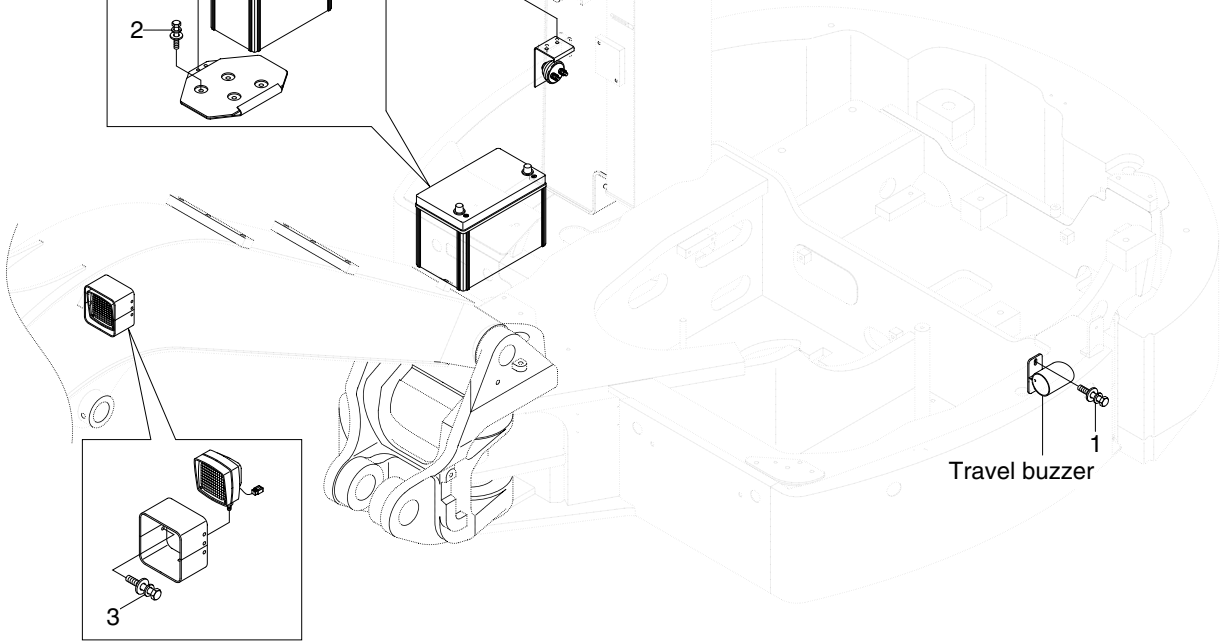

GROUP 3 ELECTRIC SYSTEM

1. ELECTRIC COMPONENTS MOUNTING 1

Cabin top

Washer tank

Travel buzzer

R35Z78CM03

· Tightening torque

Item	Size	kgf · m	lbf · ft
1	M 6×1.0	1.05±0.2	7.6±1.45
2	M 8×1.25	2.5±0.5	18.1±3.6

Item	Size	kgf · m	lbf · ft
3	M10×1.5	6.9±1.4	49.9±10.1