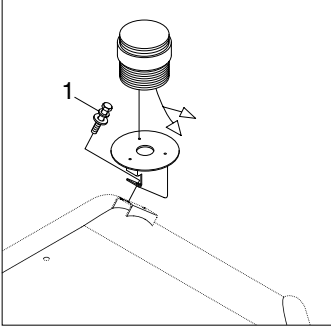

GROUP 3 ELECTRIC SYSTEM

1. ELECTRIC COMPONENTS MOUNTING 1

Cabin top

Washer tank

Travel buzzer

R35Z78CM03

· Tightening torque

Item	Size	kgf · m	lbf · ft
1	M 6×1.0	1.05±0.2	7.6±1.45
2	M 8×1.25	2.5±0.5	18.1±3.6

Item	Size	kgf · m	lbf · ft
3	M10×1.5	6.9±1.4	49.9±10.1