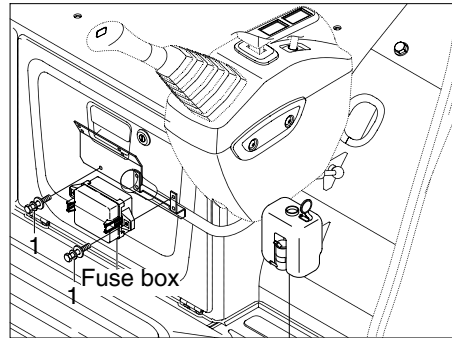

GROUP 3 ELECTRIC SYSTEM

1. ELECTRIC COMPONENTS MOUNTING 1

Cabin top

Washer tank

Travel buzzer

R35Z78CM03

· Tightening torque

Item	Size	kgf · m	lbf · ft
1	M 6×1.0	1.05±0.2	7.6±1.45
2	M 8×1.25	2.5±0.5	18.1±3.6

Item	Size	kgf · m	lbf · ft
3	M10×1.5	6.9±1.4	49.9±10.1