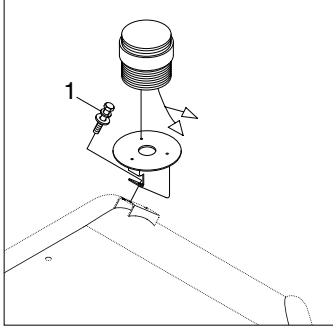

GROUP 3 ELECTRIC SYSTEM

1. ELECTRIC COMPONENTS MOUNTING 1

Cabin top

Washer tank

Travel buzzer

R35Z78CM03

· Tightening torque

Item	Size	kgf · m	lbf · ft
1	M 6×1.0	1.05±0.2	7.6±1.45
2	M 8×1.25	2.5±0.5	18.1±3.6

Item	Size	kgf · m	lbf · ft
3	M10×1.5	6.9±1.4	49.9±10.1