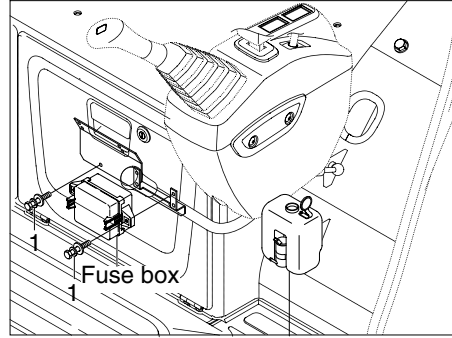

GROUP 3 ELECTRIC SYSTEM

1. ELECTRIC COMPONENTS MOUNTING 1

Cabin top

Washer tank

Travel buzzer

R35Z78CM03

· Tightening torque

Item	Size	kgf · m	lbf · ft
1	M 6×1.0	1.05±0.2	7.6±1.45
2	M 8×1.25	2.5±0.5	18.1±3.6

Item	Size	kgf · m	lbf · ft
3	M10×1.5	6.9±1.4	49.9±10.1