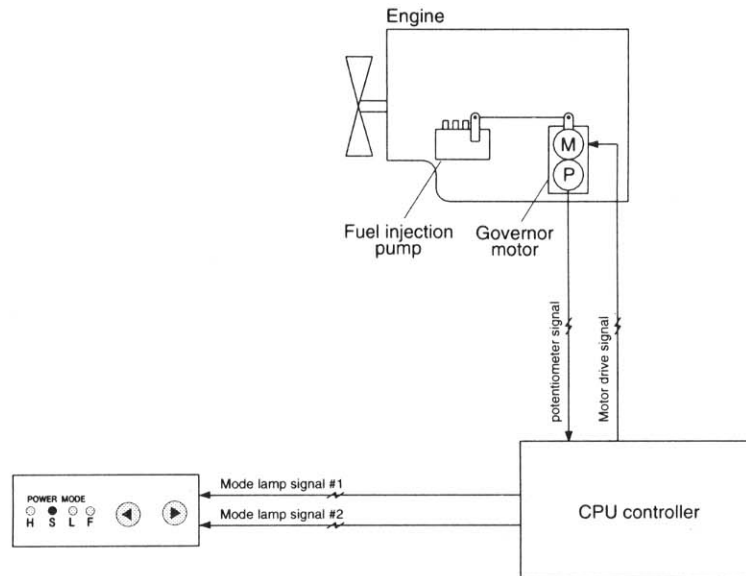

GROUP 12 SELF-DIAGNOSTIC DISPLAY SYSTEM

If there is any abnormality in the governor motor system, for instance short or open circuit happens among wire-harness connected to CPU controller, the cluster displays the detected abnormality by glittering 2 mode lamps alternately.

The CPU controller protects itself from electric damage caused by short circuit in wire harness.

Diagnosis item	Description	Appearance	Display
Governor motor driving signal	Short or open circuit	The power mode lamps, H and S , are glittered alternately.	
Governor motor potentiometer signal	Short or open circuit	The power mode lamps, L and F , are glittered alternately.	