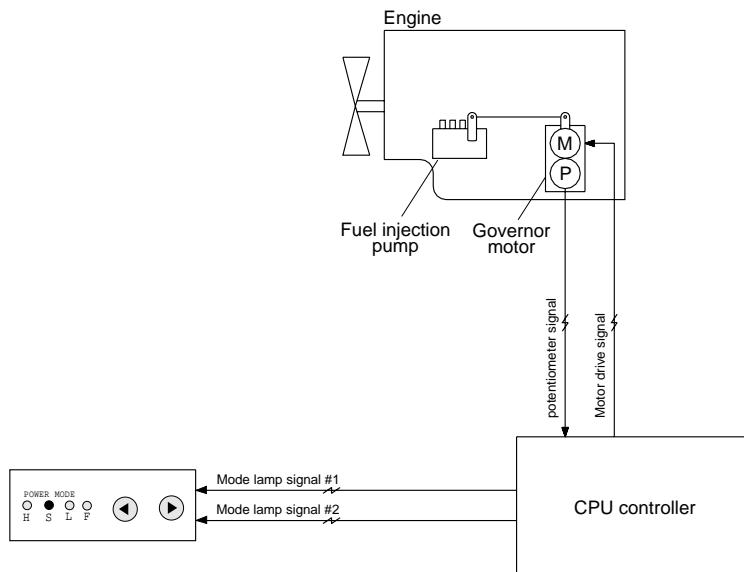

## GROUP 13 SELF-DIAGNOSTIC DISPLAY SYSTEM

If there is any abnormality in the governor motor system, for instance short or open circuit happens among wire-harness connected to CPU controller, the cluster displays the detected abnormality by glittering 2 mode lamps alternately.

The CPU controller protects itself from electric damage caused by short circuit in wire harness.

Diagnosis item	Description	Appearance	Display
Governor motor driving signal	Short or open circuit	The power mode lamps, <b>H</b> and <b>S</b> , are glittered alternately.	
Governor motor potentiometer signal	Short or open circuit	The power mode lamps, <b>L</b> and <b>F</b> , are glittered alternately.	