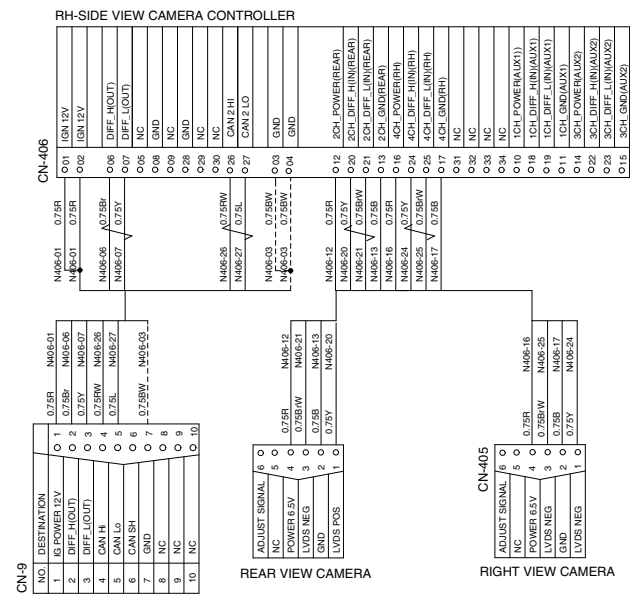

GROUP 3 ELECTRICAL CIRCUIT

ELECTRICAL CIRCUIT (1/3)

ELECTRICAL CIRCUIT (2/3)

ELECTRICAL CIRCUIT (3/3)

RH MIRROR VIEW SYTEM(EI06)

AAVM CAMERA SYSTEM(EI02)